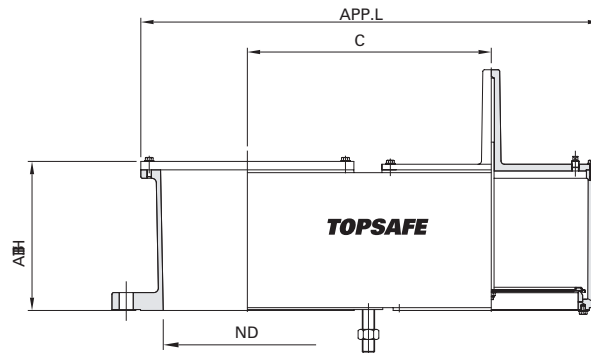

BREATHER VALVE Section 1.6

VACUUM RELIEF VALVE

KSVR/VS TYPE VACUUM RELIEF VALVE

KSVR Weight Loaded Type

For high pressure setting, **KSVS** Type Spring Loaded Valve are available on request.

Dimension Table

Unit = mm

SIZE	2"	3"	4"	6"	8"	10"	12"
N.D	50	80	100	150	200	250	300
C	140	206	225	255	320	370	400
APP.L	310	460	480	563	690	800	860
ABT.H	123	141	152	184	213	244	270

NOTES : Standard Connection : ANSI 150LB FF flange, JIS or different sizes available on request.

Materials of Construction

ITEM NO.	COMPONENT	BODY	ALUMINIUM	C.S	304 S.S	316S.S
		TRIM	304 S.S	304 S.S	304S.S	316 S.S
1	BODY		ALUMINIUM	C.S	304 S.S	316 S.S
2	SEAT		304 S.S	304 S.S	304 S.S	316 S.S
3	VACUUM SCREEN		304 S.S	304 S.S	304 S.S	304S.S
4	COVER		ALUMINIUM	C.S	304 S.S	316 S.S
5	BOLT/NUT		304 S.S	304 S.S	304 S.S	304 S.S
6	PALLET ASSEMBLY		304 S.S	304 S.S	304 S.S	316 S.S
	DIAPHRAGM				TEFLON	
	PALLET WEIGHT				LEAD	
7	STEM		304 S.S	304 S.S	304 S.S	316 S.S

TOPSAFE CO., LTD.

ISO 9001 Registered

#368-3, Yangdong-ri, Juchon-myeon, Gimhae-si,
Gyeongsangnam-do, 621-842, Korea
Tel.+82-(0)55-338-9986 Fax.+82-(0)55-338-9987
E-mail: topsafe@topsafe.co.kr www.topsafe.co.kr

Service station • Agent / Distributor